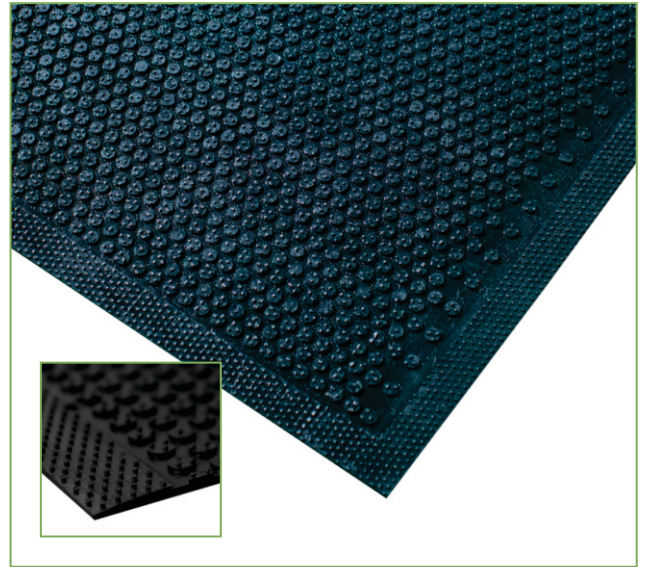

Safety Scrape

Outdoor Dirt Removal

Features

Nitrile rubber mat, ideal for swarf removal in workshop entrances also available with black and yellow safety trim.

- Nitrile rubber mat offering heavy dirt and swarf removal and exceptional grip.
- Anti-slip gripper backing.
- Overall height 5mm

Product Specification

| | |
|------------------|---------------------|
| Material: | Nitrile rubber |
| Thickness: | 5mm |
| Environment: | Outdoor |
| Wear Resistance: | Medium foot traffic |
| Water Retention: | Not rated |
| Soil Resistance: | Medium |
| Cleaning: | Jet wash, hose down |

| Code | Metric | Imperial |
|--------|---------------|----------|
| SS2436 | 60cm x 90cm | 2' x 3' |
| SS3660 | 85cm x 150cm | 3' x 5' |
| SS310 | 85cm x 300cm | 3' x 10' |
| SS4872 | 113cm x 180cm | 4' x 6' |
| SS410 | 113cm x 300cm | 4' x 10' |