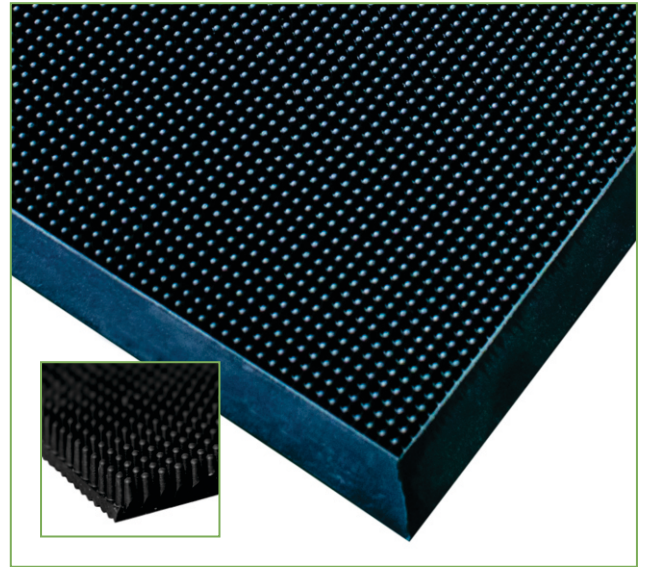

Fingerbrush

Outdoor Dirt Removal

Features

External use, heavy duty rubber and dirt removal, withstands weather extremes and heaviest foot traffic.

- Thousands of flexible rubber bristles clean shoes fast.
- Anti-trip bevels and anti-slip underside detail to prevent mat movement.
- Overall height 14mm.

Product Specification

Material:	Nitrile rubber
Thickness:	14mm
Environment:	Outdoor
Wear Resistance:	Heavy foot traffic
Water Retention:	Medium
Soil Resistance:	Medium
Cleaning:	Jet wash, hose down

Code	Metric	Imperial
FB2432	60cm x 80cm	24" x 32"
FB3239	80cm x 100cm	32" x 39"
FB3672	90cm x 180cm	3' x 6'